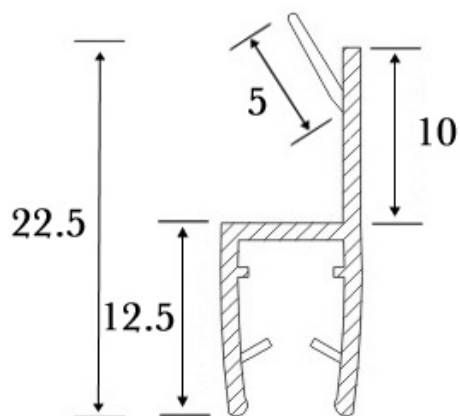

PRODUCT SHEET

Description:

PVC Seal Glass To Glass 180DG, S-5706, 2,5 Mtr, F/10mm Glas

Item number:

15.22.287-1

Units	Box	Carton	HS Code	Barcode
Pcs.	10	60	3925901000	
				5704866443227

SISO A/S

Mileparken 11
DK-2740 Skovlunde
Denmark
VAT: DK 24786013